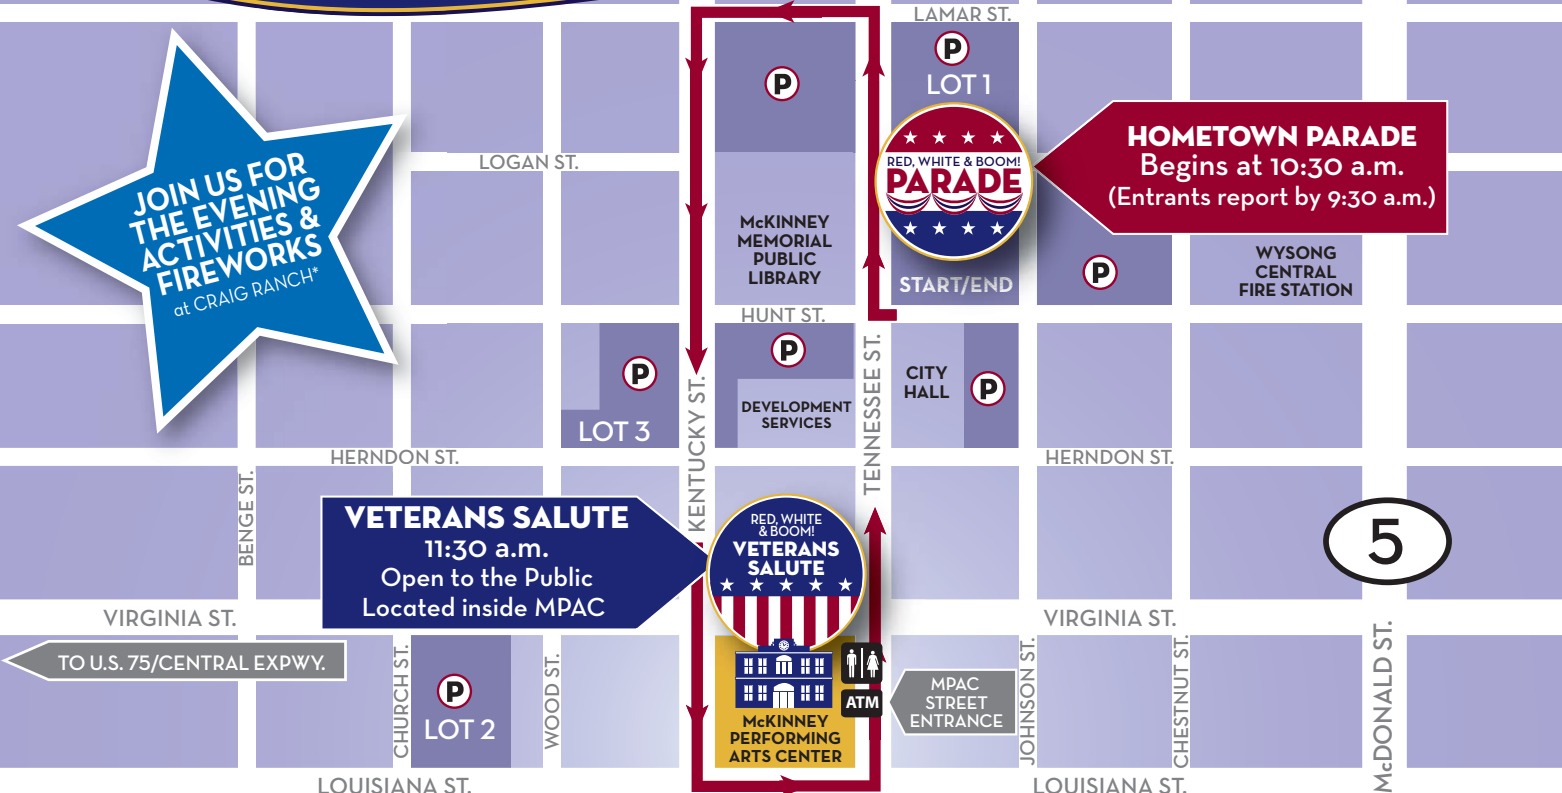

2009 RED, WHITE AND BOOM! HISTORIC DOWNTOWN MCKINNEY EVENTS

JOIN US FOR THE EVENING ACTIVITIES & FIREWORKS
at CRAIG RANCH*

HOMETOWN PARADE
Begins at 10:30 a.m.
(Entrants report by 9:30 a.m.)

VETERANS SALUTE
11:30 a.m.
Open to the Public
Located inside MPAC

SAT., JULY 4

- ★ Hometown Parade
- ★ Car Show
- ★ 14th Annual Killis Melton Ice Cream Crank-off
- ★ Veterans Salute

*Join us for the Evening Activities!
Gates open at 5 p.m. at the McKinney Soccer Complex at Craig Ranch
(Fireworks display at 9:30 p.m.)

PRESENTED BY

Funded in part by
McKinney Community Development Corporation
www.mckinneytexas.org

RED, WHITE & BOOM! CAR SHOW
10 a.m. - 4:30 p.m.
(Registration begins at 8:30 a.m.)

KILLIS MELTON'S ICE CREAM CRANK OFF
Begins at 10 a.m.
(Tastings begin at noon)

Free Public Parking Area
 Public Restrooms
 Map not to scale
 Hometown Parade Route
 ATM Machine